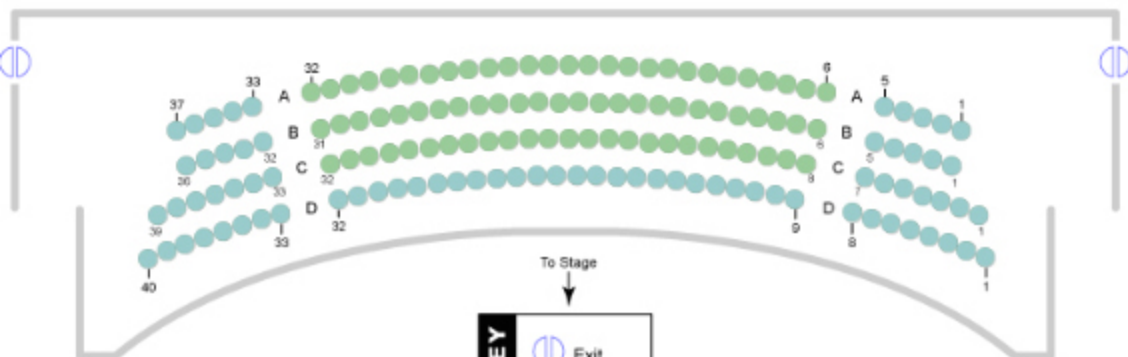

Click this box for other sections in this venue

LEVEL - 3

KEY		
Scale		Seats
	ZONE E LEVEL 3	78
	ZONE F LEVEL 3	74
	Open	0