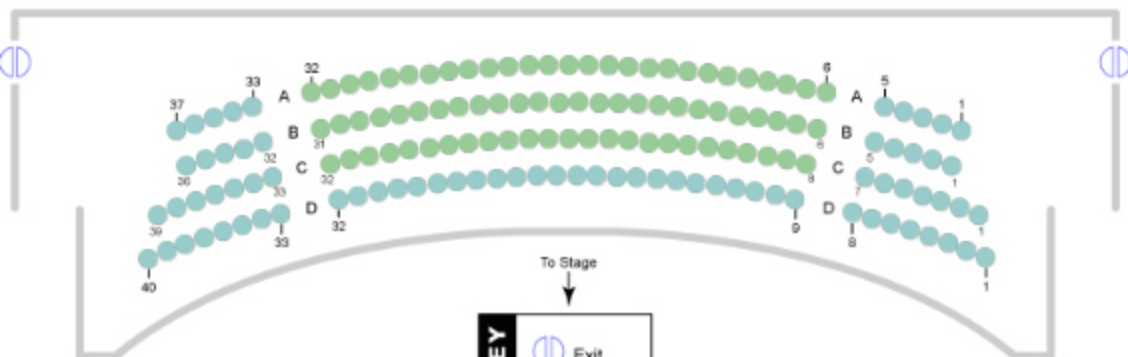

Click this box for other sections in this venue

LEVEL - 3

KEY

Scale	Seats
 ZONE E LEVEL 3	78
 ZONE F LEVEL 3	74
 Open	0