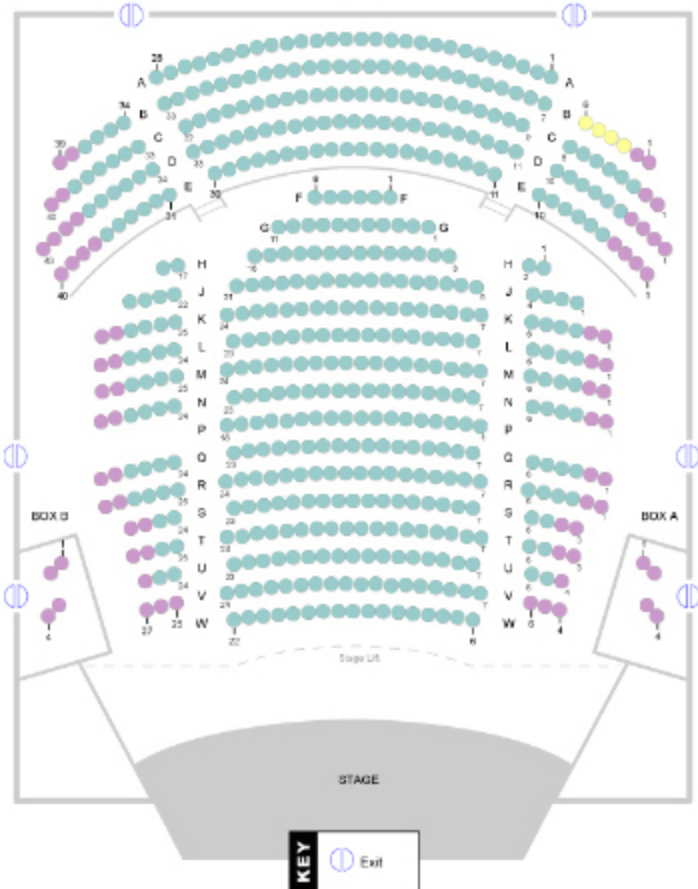

Click this box for other sections in this venue

LEVEL - 0

KEY

Search

Scale

- ZONE B LEVEL 0
- ZONE C LEVEL 0
- ZONE F LEVEL 0 (W/A
- RESTRICTED VIEW