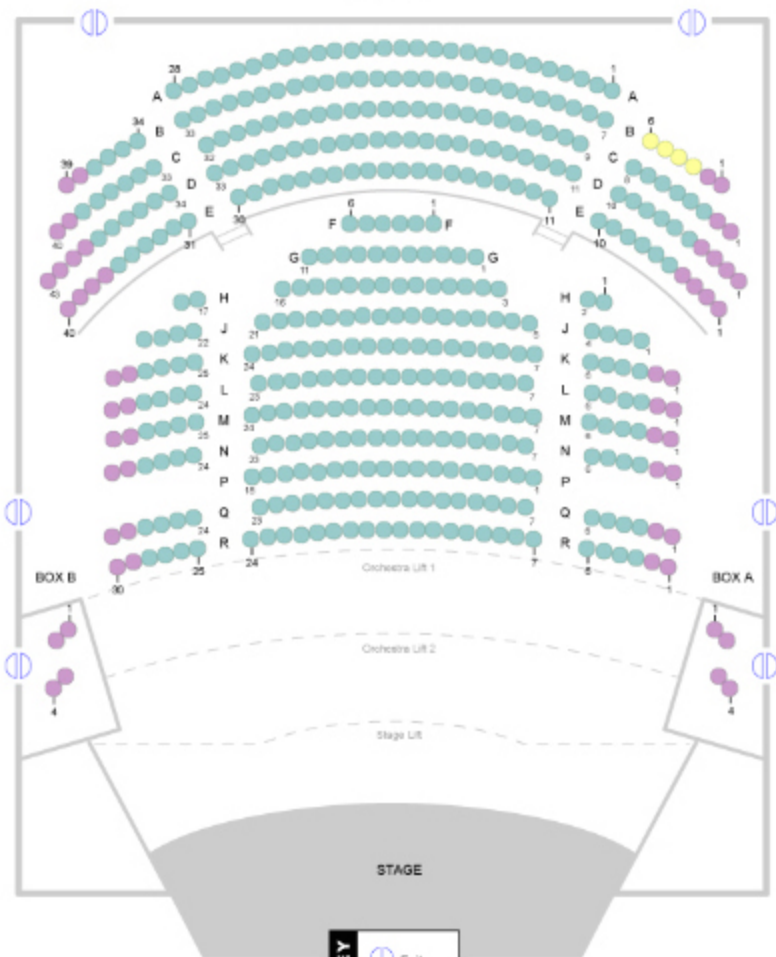

Click this box for other sections in this venue

LEVEL - 0

KEY

Scale

- ZONE B LEVEL 0
- ZONE C LEVEL 0
- ZONE F LEVEL 0 (W/A)
- Open