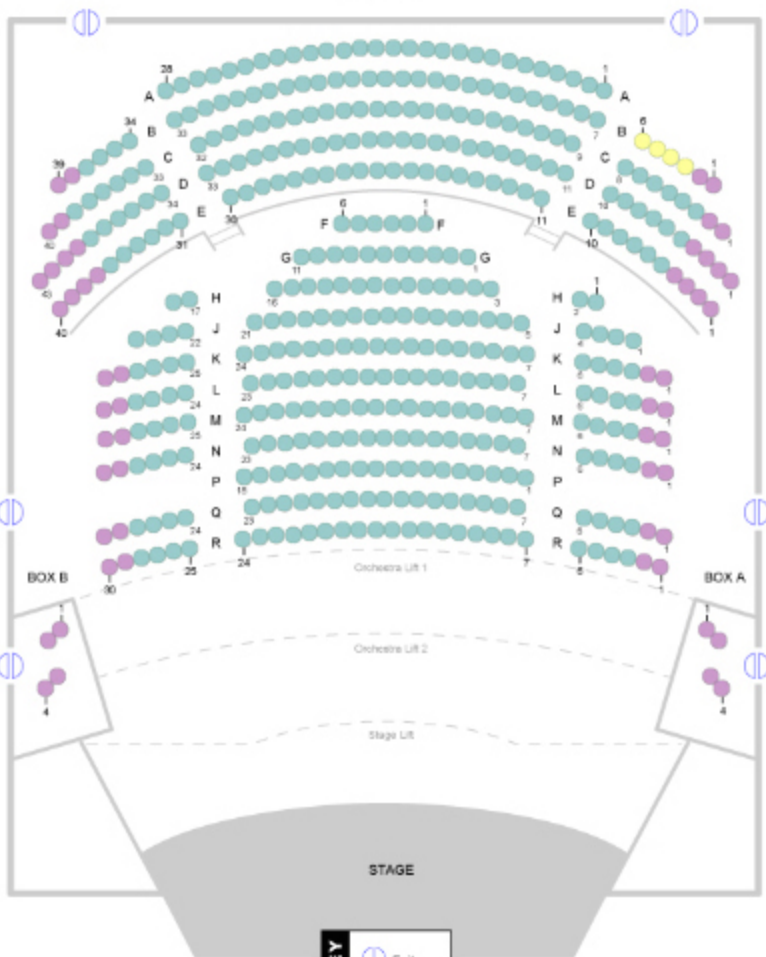

Click this box for other sections in this venue

LEVEL - 0

KEY

Scale

- ZONE B LEVEL 0
- ZONE C LEVEL 0
- ZONE F LEVEL 0 (W/A)
- Open