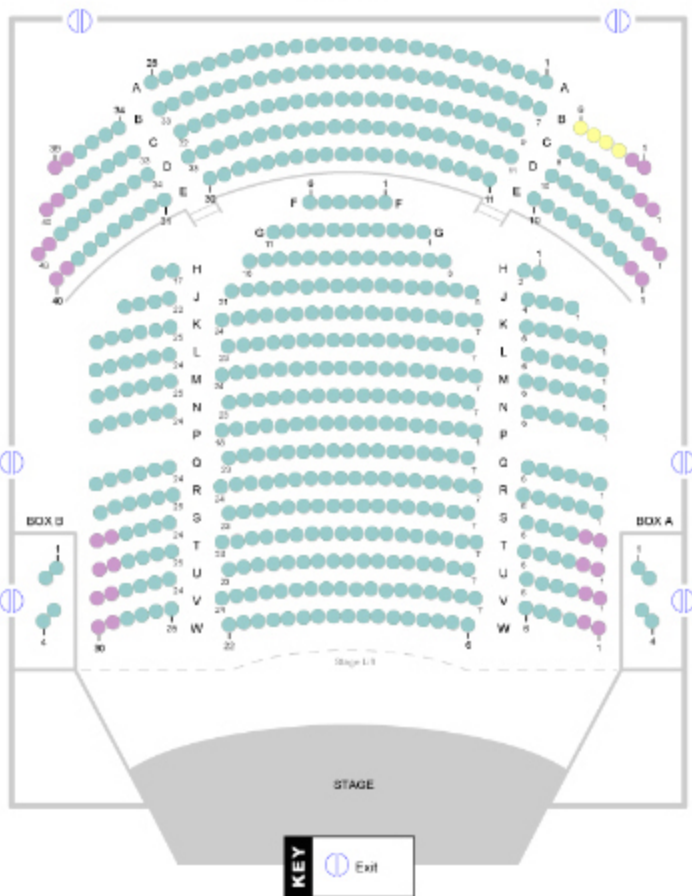

Click this box for other sections in this venue

LEVEL - 0

KEY

Scale

- ZONE B LEVEL 0
- ZONE C LEVEL 0
- ZONE F LEVEL 0 (W/A)
- Open